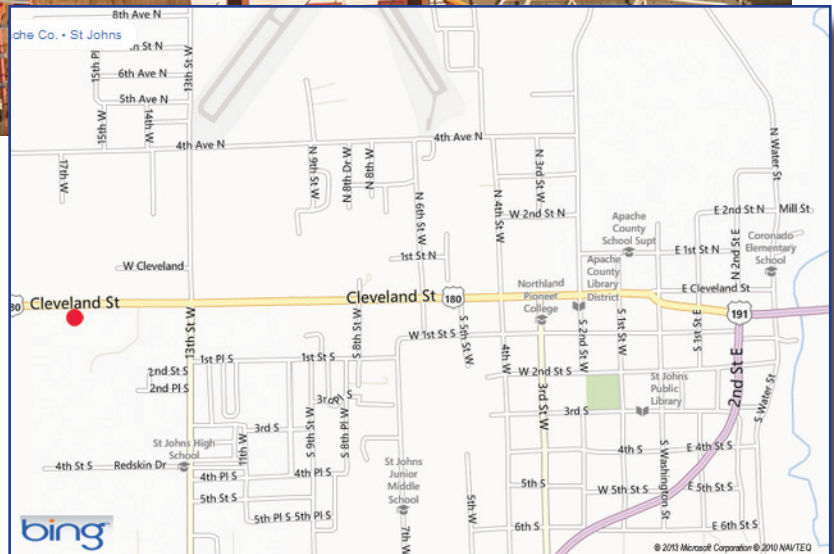

877-292-6273

Phone..... 520-749-1307
Fax..... 520-749-3503

BILLBOARD ADVERTISING OPPORTUNITY

St. Johns, AZ — Face # 0103R

Size: 10' x 24' (no illumination)

Location: South side of Highway 180, 100 ft. west of Diamond Feed at milepost 367.32. Facing West for eastbound traffic.

GPS Coordinates: Latitude: N 34° 30.366 Longitude: W 109° 23.363

Notes: Pricing includes production/installation of vinyl sign face and graphic assistance for ad layout. First and last month's deposit required to secure contract unless paid for by credit card.

JONES OUTDOOR ADVERTISING
10657 E. OldVail Connection Rd.
Tucson, AZ 85745
www.jonesoutdoor.com