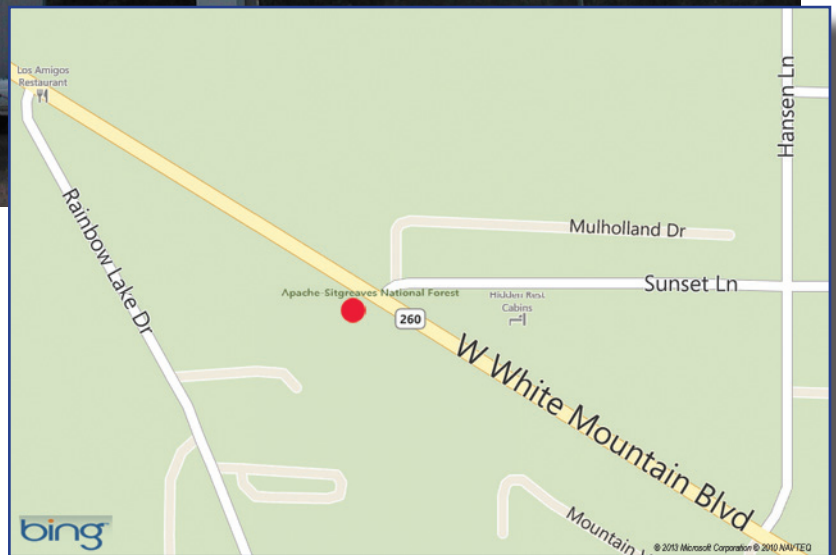

877-292-6273

Phone..... 520-749-1307
Fax..... 520-749-3503

BILLBOARD ADVERTISING OPPORTUNITY

Wagon Wheel, AZ — Face # 0106X

Size: 10' x 32' (illuminated dusk - midnight)

Location: South side of Highway 260 at Rim County RV Park; milepost 348.82. Facing East for westbound traffic.

GPS Coordinates: Latitude: N 34° 9.973; Longitude: W 109° 59.646

Notes: Pricing includes production/installation of vinyl sign face and graphic assistance for ad layout. First and last month's deposit required to secure contract unless paid for by credit card.

JONES OUTDOOR ADVERTISING
10657 E. Old Vail Connection Rd.
Tucson, AZ 85745
www.jonesoutdoor.com