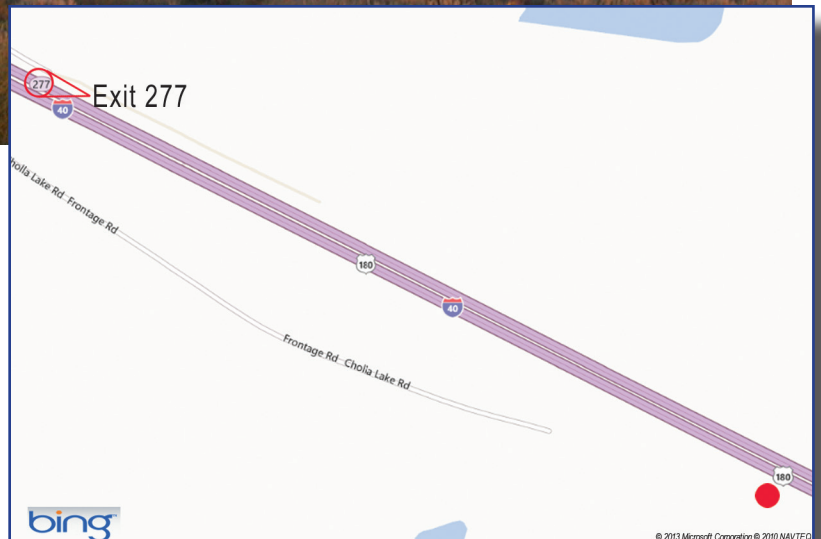

877-292-6273

Phone..... 520-749-1307
Fax..... 520-749-3503

BILLBOARD ADVERTISING OPPORTUNITY

Joseph City, AZ — Face # 0501R

Size: 10' x 40' (illuminated dusk - midnight)

Location: South side of Interstate 40, East of Joseph City at milepost 278.51. Facing West for eastbound traffic heading toward Holbrook.

GPS Coordinates: Latitude: N 34° 56.568; Longitude: W 110° 17.302

Notes: Pricing includes production/installation of vinyl sign face and graphic assistance for ad layout. First and last month's deposit required to secure contract unless paid for by credit card.

JONES OUTDOOR ADVERTISING
10657 E. OldVail Connection Rd.
Tucson, AZ 85745
www.jonesoutdoor.com