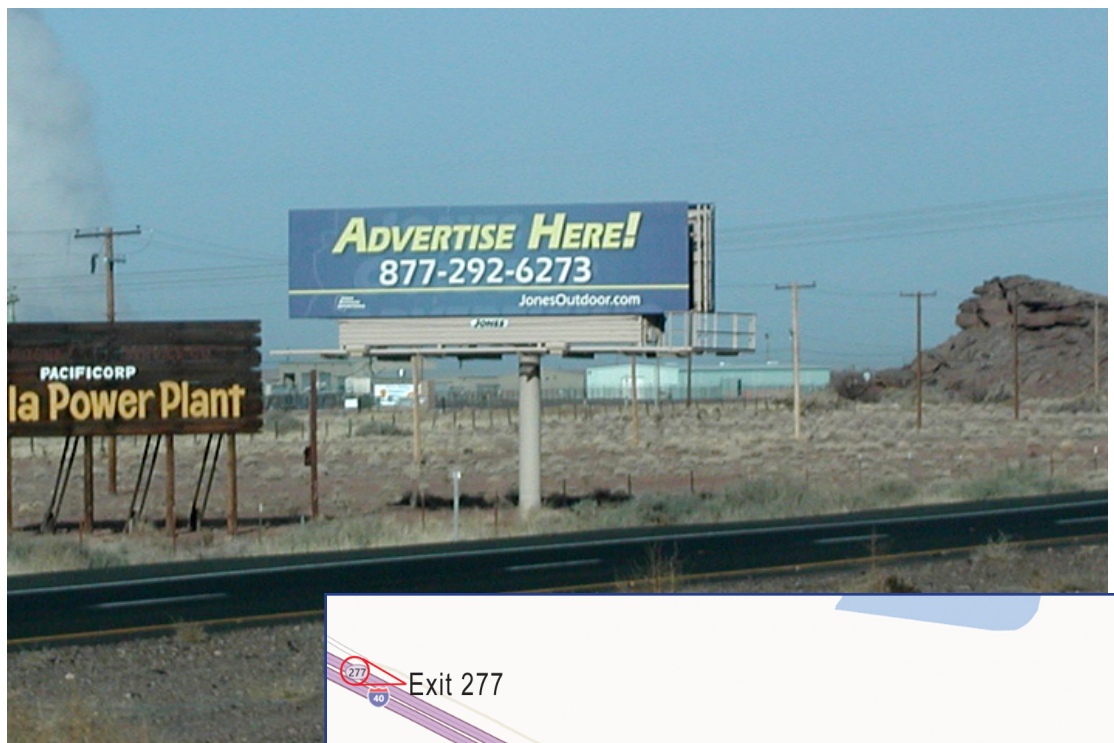

877-292-6273

Phone..... 520-749-1307
Fax..... 520-749-3503

BILLBOARD ADVERTISING OPPORTUNITY

Joseph City, AZ — Face # 0501X

Size: 10' x 40' (illuminated dusk - midnight)

Location: South side of Interstate 40, East of Joseph City at milepost 278.51. Facing East for westbound traffic heading toward Joseph City.

GPS Coordinates: Latitude: N 34° 56.568; Longitude: W 110° 17.302

Notes: Pricing includes production/installation of vinyl sign face and graphic assistance for ad layout. First and last month's deposit required to secure contract unless paid for by credit card.