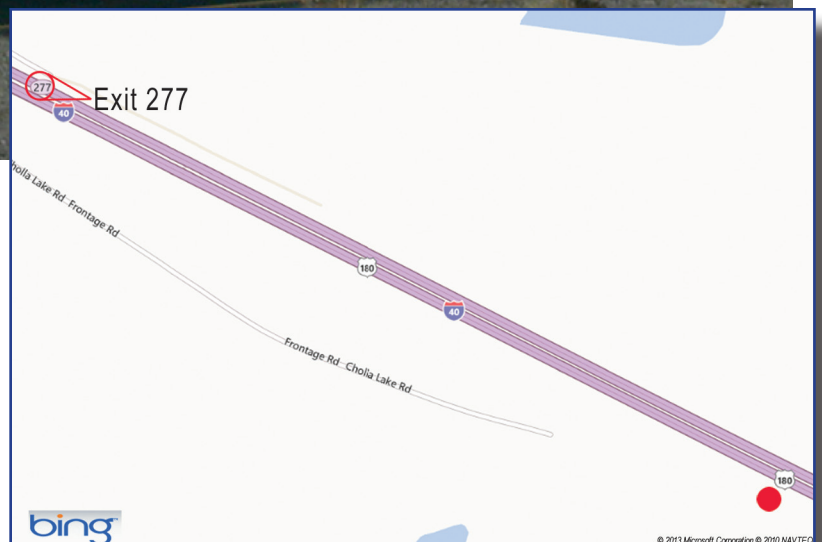

877-292-6273

Phone..... 520-749-1307
Fax..... 520-749-3503

BILLBOARD ADVERTISING OPPORTUNITY

Joseph City, AZ — Face # 0501X

Size: 10' x 40' (illuminated dusk - midnight)

Location: South side of Interstate 40, East of Joseph City at milepost 278.51. Facing East for westbound traffic heading toward Joseph City.

GPS Coordinates: Latitude: N 34° 56.568; Longitude: W 110° 17.302

Notes: Pricing includes production/installation of vinyl sign face and graphic assistance for ad layout. First and last month's deposit required to secure contract unless paid for by credit card.

JONES OUTDOOR ADVERTISING
10657 E. OldVail Connection Rd.
Tucson, AZ 85745
www.jonesoutdoor.com