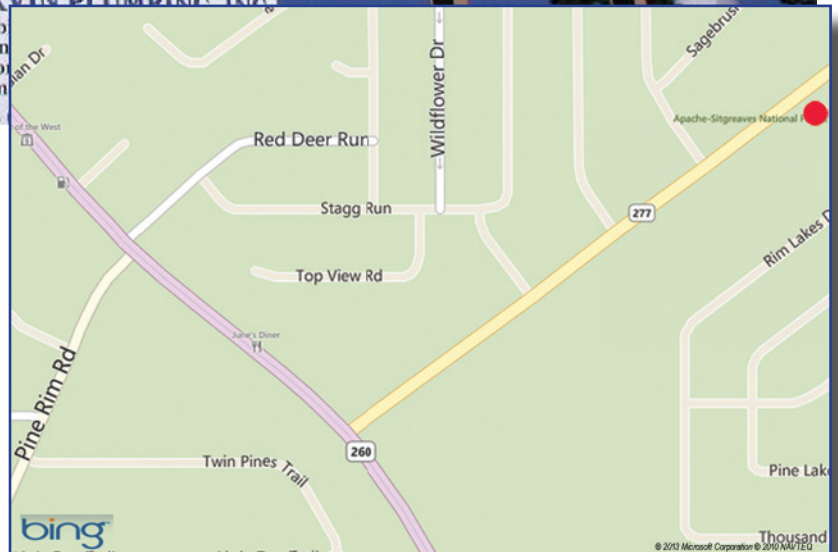

877-292-6273

Phone..... 520-749-1307
Fax..... 520-749-3503

BILLBOARD ADVERTISING OPPORTUNITY

Heber, AZ — Face # 0702R

Size: 10' x 32' (not illuminated)

Location: East side of Highway 277, .25 mi. north of Highway 260 at milepost 306.19. Facing South for northbound traffic.

GPS Coordinates: Latitude: N 34° 25.237 Longitude: W 110° 34.152

Notes: Pricing includes production/installation of vinyl sign face and graphic assistance for ad layout. First and last month's deposit required to secure contract unless paid for by credit card.

JONES OUTDOOR ADVERTISING
10657 E. Old Vail Connection Rd.
Tucson, AZ 85745
www.jonesoutdoor.com