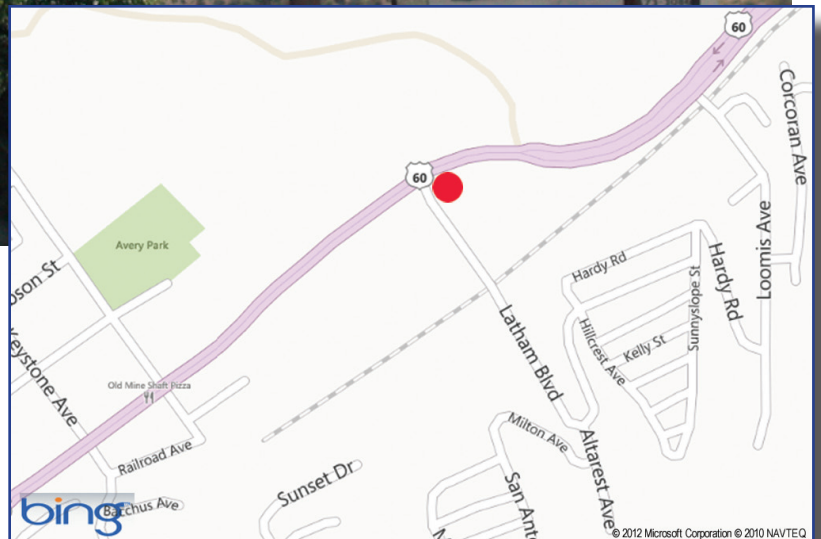

877-292-6273

Phone..... 520-749-1307
Fax..... 520-749-3503

BILLBOARD ADVERTISING OPPORTUNITY

Miami, AZ — Face # 0703X

Size: 10' x 32' (not illuminated)

Location: South side of Highway 60, East of Latham Blvd. at milepost 244.68.
Facing East for westbound traffic.

GPS Coordinates: Latitude: N 33° 24.085; Longitude: W 110° 51.952

Notes: Pricing includes production/installation of vinyl sign face and graphic assistance for ad layout. First and last month's deposit required to secure contract unless paid for by credit card.

JONES OUTDOOR ADVERTISING

10657 E. Old Vail Connection Rd.

Tucson, AZ 85745

www.jonesoutdoor.com