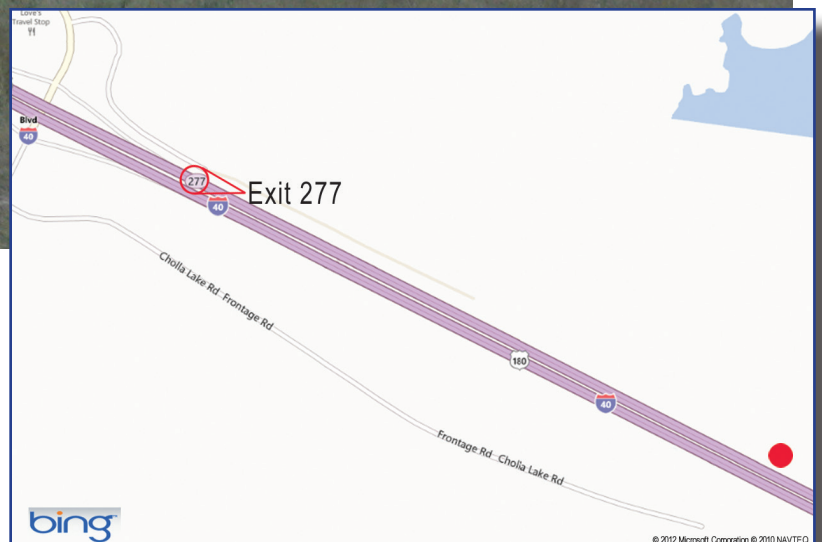

877-292-6273

Phone..... 520-749-1307
Fax..... 520-749-3503

BILLBOARD ADVERTISING OPPORTUNITY

Joseph City, AZ — Face # 0709X

Size: 10' x 40' (illuminated dusk - midnight)

Location: North side of Interstate 40, East of Joseph City at milepost 278.36
Facing West for eastbound traffic.

GPS Coordinates: Latitude: N 34° 56.682; Longitude: W 110° 17.413

Notes: Pricing includes production/installation of vinyl sign face and graphic assistance for ad layout. First and last month's deposit required to secure contract unless paid for by credit card.