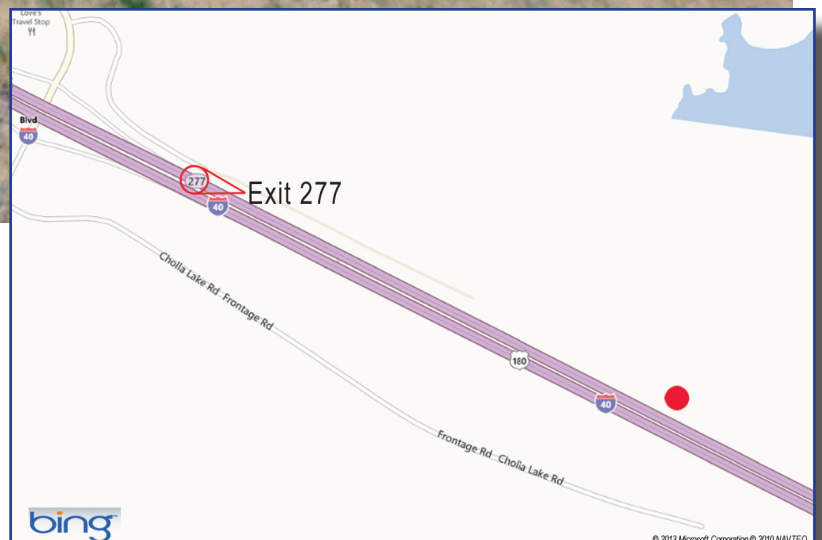

877-292-6273

Phone..... 520-749-1307
Fax..... 520-749-3503

BILLBOARD ADVERTISING OPPORTUNITY

Joseph City, AZ — Face # 0710X

Size: 10' x 40' (illuminated dusk - midnight)

Location: North side of Interstate 40, east of Joseph City at milepost 278.24
Facing East for westbound traffic.

GPS Coordinates: Latitude: N 34° 56.734; Longitude: W 110° 17.537

Notes: Pricing includes production/installation of vinyl sign face and graphic assistance for ad layout. First and last month's deposit required to secure contract unless paid for by credit card.

JONES OUTDOOR ADVERTISING
10657 E. Old Vail Connection Rd.
Tucson, AZ 85745
www.jonesoutdoor.com