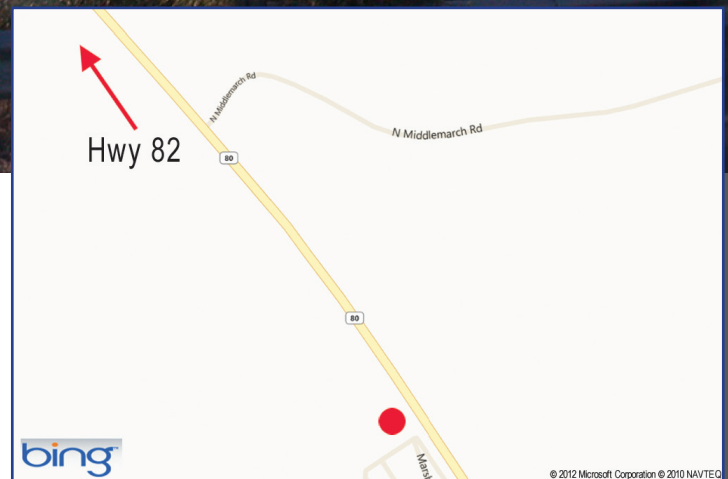

877-292-6273

Phone..... 520-749-1307
Fax..... 520-749-3503

BILLBOARD ADVERTISING OPPORTUNITY

Tombstone, AZ — Face # 0805X

Size: 10' x 32' (not illuminated)

Location: West side of Highway 80, 1 mi. south of Highway 82 (.37 mi. south of N. Middlemarch Rd.) at the Tombstone RV Park. **Heading towards Benson** at milepost 315.46. Facing South for northbound traffic.

GPS Coordinates: Latitude: N 31° 43.909; Longitude: W 110° 4.853

Notes: Pricing includes production/installation of vinyl sign face and graphic assistance for ad layout. First and last month's deposit required to secure contract unless paid for by credit card.

JONES OUTDOOR ADVERTISING
10657 E. OldVail Connection Rd.
Tucson, AZ 85745
www.jonesoutdoor.com