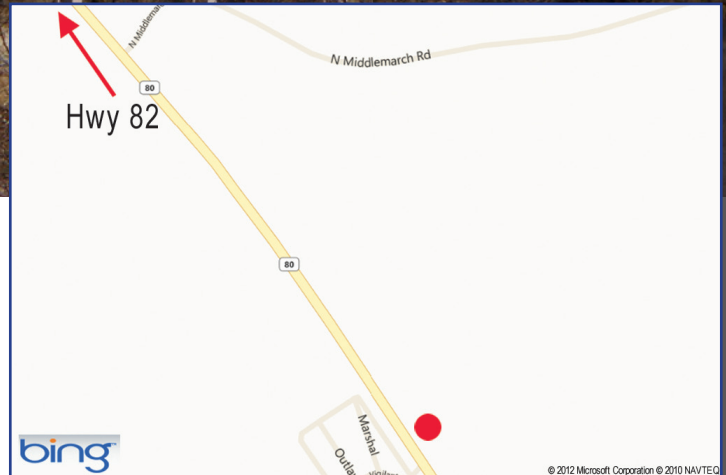

877-292-6273

Phone..... 520-749-1307
Fax..... 520-749-3503

BILLBOARD ADVERTISING OPPORTUNITY

Tombstone, AZ — Face # 0806R

Size: 10' x 32' (not illuminated)

Location: East side of Highway 80, 1 mi. south of Highway 82 (.45 mi. south of N. Middlemarch Rd.) at milepost 315.54. Facing South for northbound traffic.

GPS Coordinates: Latitude: N 31° 43.870; Longitude: W 110° 4.763

Notes: Pricing includes production/installation of vinyl sign face and graphic assistance for ad layout. First and last month's deposit required to secure contract unless paid for by credit card.

JONES OUTDOOR ADVERTISING
10657 E. OldVail Connection Rd.
Tucson, AZ 85745
www.jonesoutdoor.com