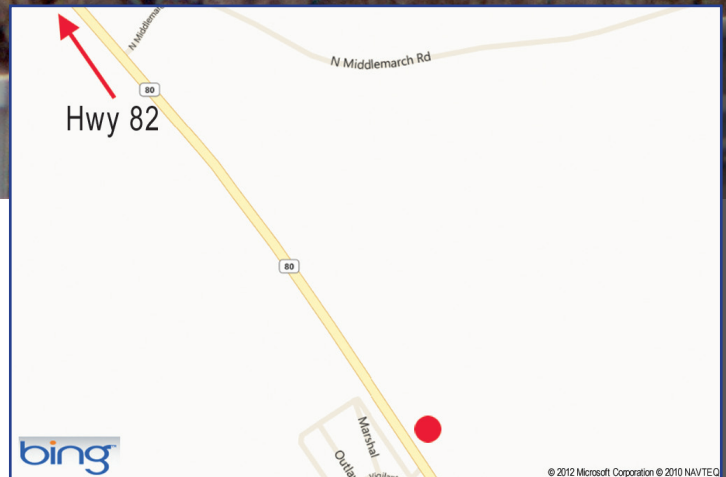

## Tombstone, AZ — Face # 0806X

**Size:** 10' x 32' (not illuminated)

**Location:** East side of Highway 80, 1 mi. south of Highway 82 (.45 mi. south of N. Middlemarch Rd.). **Heading into Tombstone** at milepost 315.54. Facing North for southbound traffic.

**GPS Coordinates:** Latitude: N 31° 43.870; Longitude: W 110° 4.763

**Notes:** Pricing includes production/installation of vinyl sign face and graphic assistance for ad layout. First and last month's deposit required to secure contract unless paid for by credit card.