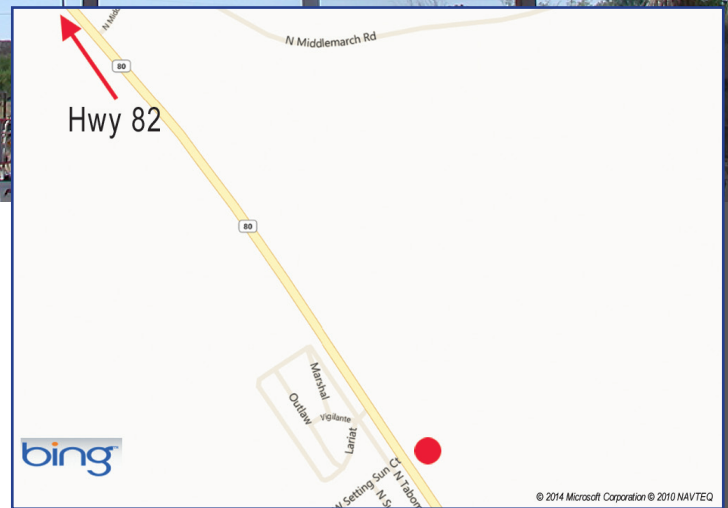

877-292-6273

Phone..... 520-749-1307
Fax..... 520-749-3503

BILLBOARD ADVERTISING OPPORTUNITY

Tombstone, AZ — Face # 0808R

Size: 10' x 32' (not illuminated)

Location: East side of Highway 80, 1 mi. south of Highway 82 (.54 mi. south of N. Middlemarch Rd.) at milepost 315.65 Facing South for northbound traffic.

GPS Coordinates: Latitude: N 31° 43.790; Longitude: W 110° 4.718

Notes: Pricing includes production/installation of vinyl sign face and graphic assistance for ad layout. First and last month's deposit required to secure contract unless paid for by credit card.

JONES OUTDOOR ADVERTISING
10657 E. Old Vail Connection Rd.
Tucson, AZ 85745
www.jonesoutdoor.com