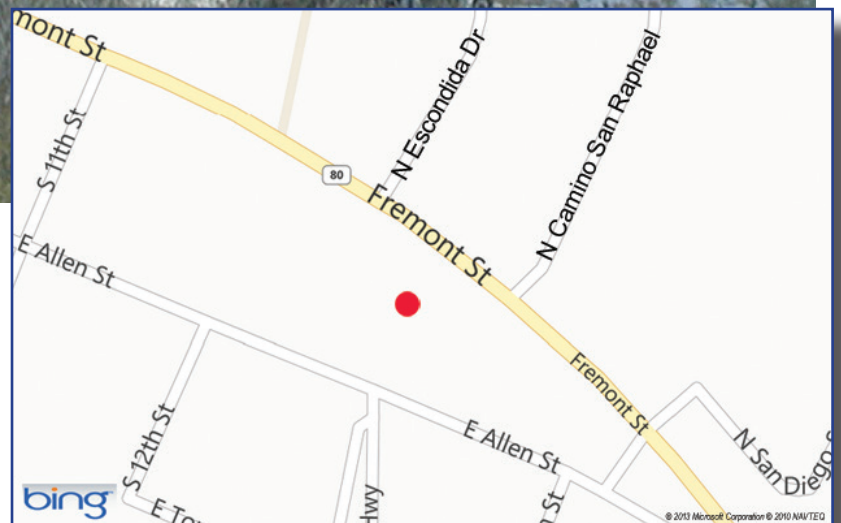

877-292-6273

Phone..... 520-749-1307
Fax..... 520-749-3503

BILLBOARD ADVERTISING OPPORTUNITY

Tombstone, AZ — Face # 0810X

Size: 10' x 32' (not illuminated)

Location: South side of Highway 80, 150 feet west of N. Camino San Raphael at milepost 318.00. Facing North for southbound traffic.

GPS Coordinates: Latitude: N 31° 42.581; Longitude: W 110° 3.428

Notes: Pricing includes production/installation of vinyl sign face and graphic assistance for ad layout. First and last month's deposit required to secure contract unless paid for by credit card.

JONES OUTDOOR ADVERTISING
10657 E. Old Vail Connection Rd.
Tucson, AZ 85745
www.jonesoutdoor.com