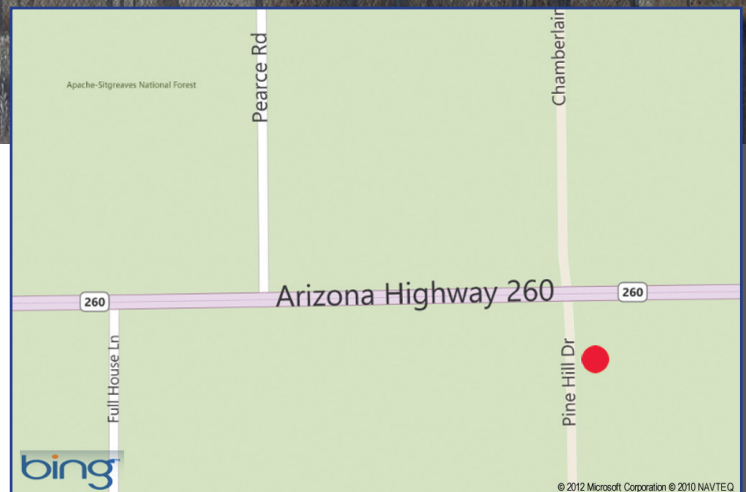

877-292-6273

Phone..... 520-749-1307
Fax..... 520-749-3503

BILLBOARD ADVERTISING OPPORTUNITY

Linden, AZ — Face # 0904X

Size: 10' x 40' (illuminated dusk - midnight)

Location: South side of Hwy 260, east of Pine Hill Dr., milepost 335.16 just west of Show Low City Limits, for traffic heading out of Show Low. Facing East for westbound traffic.

GPS Coordinates: Latitude: N 34° 17.107; Longitude: W 110° 7.044

Notes: Pricing includes production/installation of vinyl sign face and graphic assistance for ad layout. First and last month's deposit required to secure contract unless paid for by credit card.

JONES OUTDOOR ADVERTISING

10657 E. Old Vail Connection Rd.

Tucson, AZ 85745

www.jonesoutdoor.com