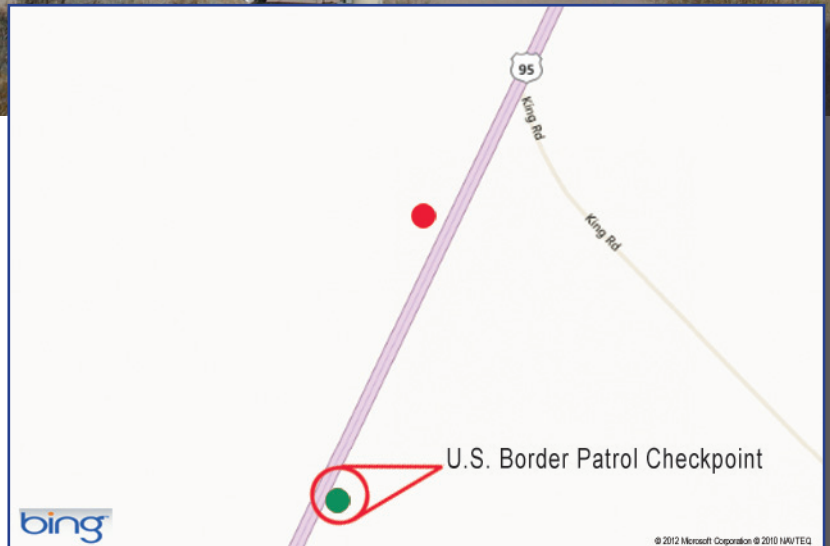

877-292-6273

Phone.....520-749-1307
Fax..... 520-749-3503

BILLBOARD ADVERTISING OPPORTUNITY

Quartzsite, AZ — Face # 1006X

Size: 10' x 30' (illuminated dusk - midnight)

Location: West side of Highway 95, 1,000 ft. south of King Rd. at milepost 76.5. Also, located 0.4 mi. north of a permanent U.S. Border Patrol checkpoint where all traffic must stop 24/7. Facing South for northbound traffic.

GPS Coordinates: Latitude: N 33° 15.913 Longitude: W 114° 14.443

Notes: Pricing includes production/installation of vinyl sign face and graphic assistance for ad layout. First and last month's deposit required to secure contract unless paid for by credit card.

JONES OUTDOOR ADVERTISING
10657 E. OldVail Connection Rd.
Tucson, AZ 85745
www.jonesoutdoor.com