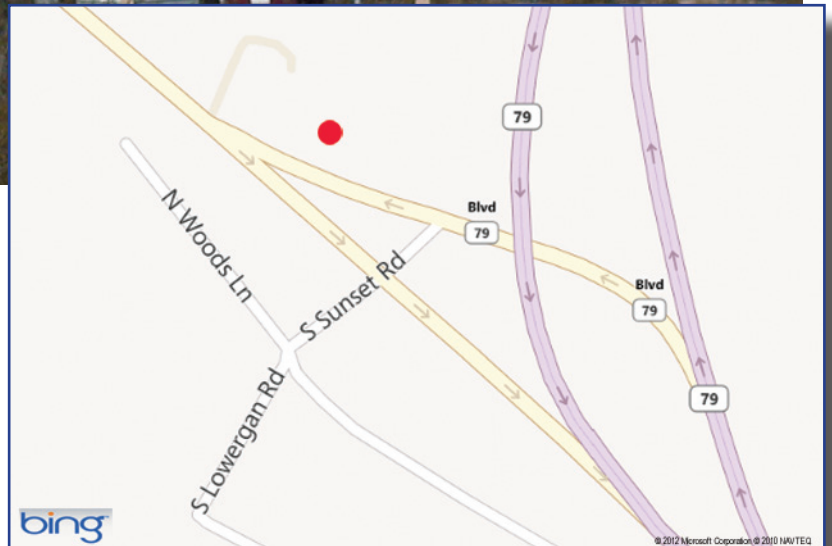

877-292-6273

Phone..... 520-749-1307
Fax..... 520-749-3503

BILLBOARD ADVERTISING OPPORTUNITY

Florence, AZ — Face # 1201R

Size: 8' x 20' (not illuminated)

Location: South side of Business Highway 79, 580 ft. west of Highway 79 at milepost 132.30. Facing east for westbound traffic.

GPS Coordinates: Latitude: N 33° 0.904; Longitude: W 111° 22.915

Notes: Pricing includes production/installation of vinyl sign face and graphic assistance for ad layout. First and last month's deposit required to secure contract unless paid for by credit card.

JONES OUTDOOR ADVERTISING

10657 E. OldVail Connection Rd.

Tucson, AZ 85745

www.jonesoutdoor.com