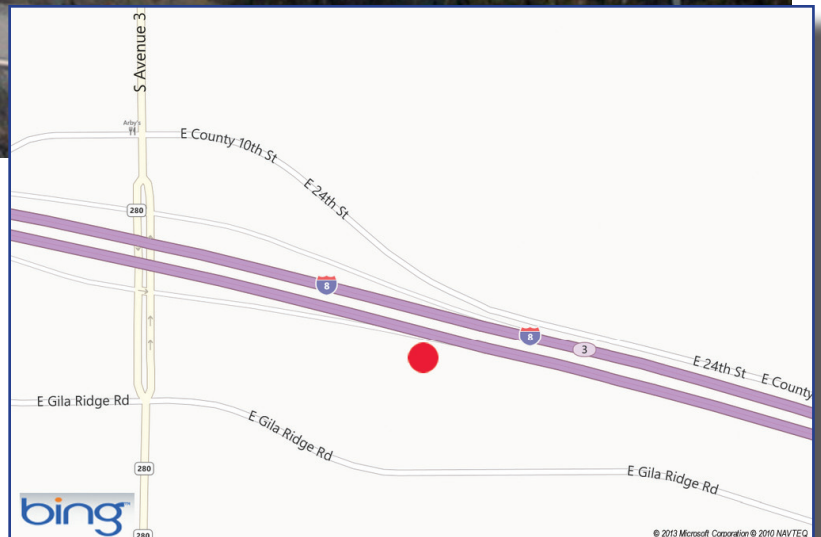

877-292-6273

Phone..... 520-749-1307
Fax..... 520-749-3503

BILLBOARD ADVERTISING OPPORTUNITY

Yuma, AZ — Face # 1301R

Size: 10' x 30' (illuminated dusk - midnight)

Location: South side of Interstate 8, 0.25 mi. east of Avenue 3 E at milepost 4.35. Facing West for eastbound traffic.

GPS Coordinates: Latitude: N 32° 41.260; Longitude: W 114° 34.609

Notes: Pricing includes production/installation of vinyl sign face and graphic assistance for ad layout. First and last month's deposit required to secure contract unless paid for by credit card.

JONES OUTDOOR ADVERTISING
10657 E. Old Vail Connection Rd.
Tucson, AZ 85745
www.jonesoutdoor.com