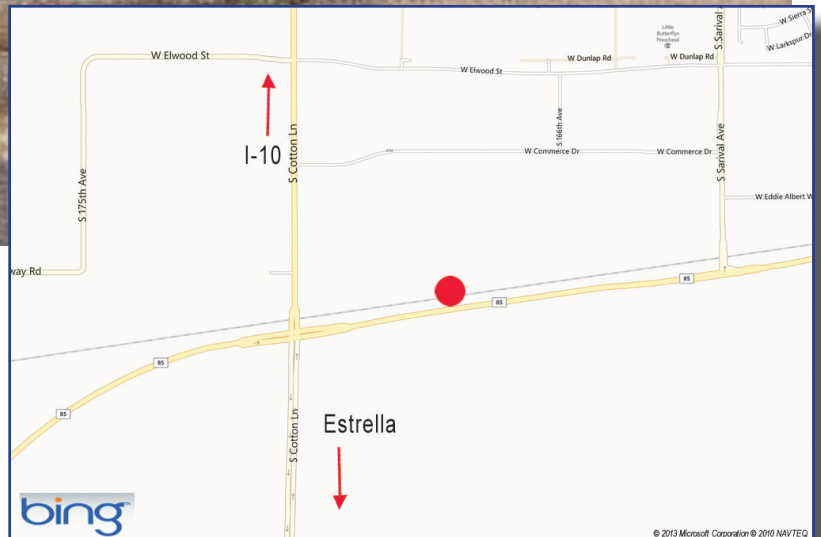

877-292-6273

Phone..... 520-749-1307
Fax..... 520-749-3503

BILLBOARD ADVERTISING OPPORTUNITY

Goodyear, AZ — Face # 1402R

Size: 10' x 30' (not illuminated)

Location: North side of MC 85, 0.25 mi. east of Cotton Lane. Facing East for westbound traffic.

GPS Coordinates: Latitude: N 33° 24.335; Longitude: W 112° 25.233

Notes: Pricing includes production/installation of vinyl sign face and graphic assistance for ad layout. First and last month's deposit required to secure contract unless paid for by credit card.

JONES OUTDOOR ADVERTISING
10657 E. Old Vail Connection Rd.
Tucson, AZ 85745
www.jonesoutdoor.com