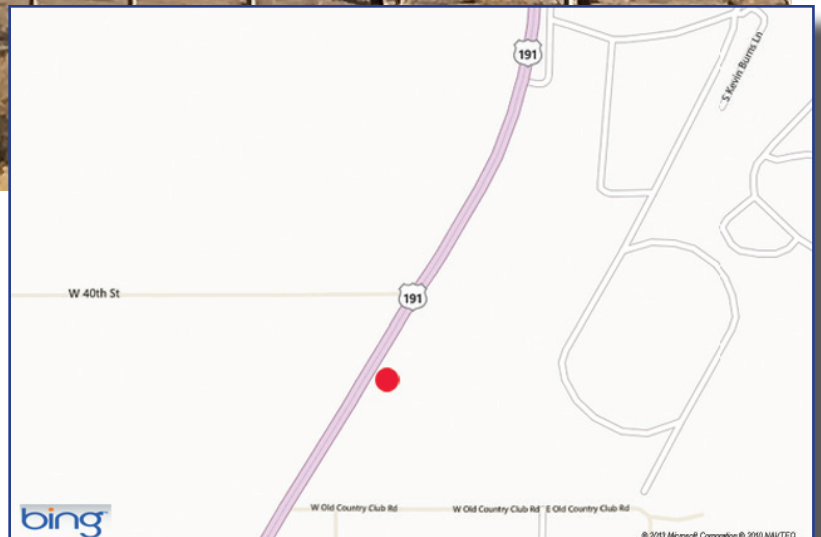

877-292-6273

Phone..... 520-749-1307
Fax..... 520-749-3503

BILLBOARD ADVERTISING OPPORTUNITY

Safford, AZ — Face # 1703RE

Size: 10' x 20' (not illuminated)

Location: Property-side of board on eastside of Highway 191 at C.A.T.Yard South milepost 117.62. Facing South for northbound traffic.

GPS Coordinates: Latitude: N 32° 47.182; Longitude: W 109° 42.651

Notes: Pricing includes production/installation of vinyl sign face and graphic assistance for ad layout. First and last month's deposit required to secure contract unless paid for by credit card.

JONES OUTDOOR ADVERTISING

10657 E. OldVail Connection Rd.

Tucson, AZ 85745

www.jonesoutdoor.com