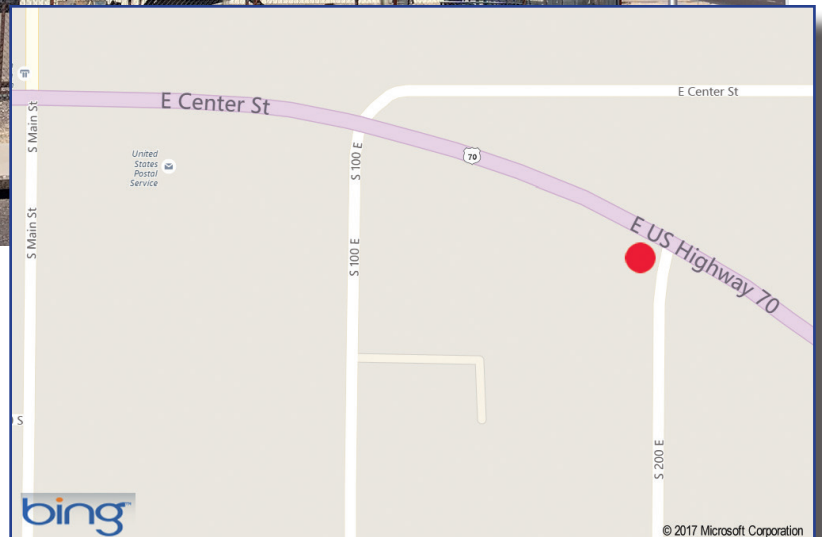

877-292-6273

Phone.....520-749-1307
Fax..... 520-749-3503

BILLBOARD ADVERTISING OPPORTUNITY

Pima, AZ — Face # 1801X

Size: 10' x 32' (not illuminated)

Location: Southwest corner of Hwy 70 and S. 200 East at milepost 331.
Facing East for westbound traffic.

GPS Coordinates: Latitude: N 32° 53.723 Longitude: W 109° 49.386

Notes: Pricing includes production/installation of vinyl sign face and graphic assistance for ad layout. First and last month's deposit required to secure contract unless paid for by credit card.

JONES OUTDOOR ADVERTISING
10657 E. OldVail Connection Rd.
Tucson, AZ 85745
www.jonesoutdoor.com