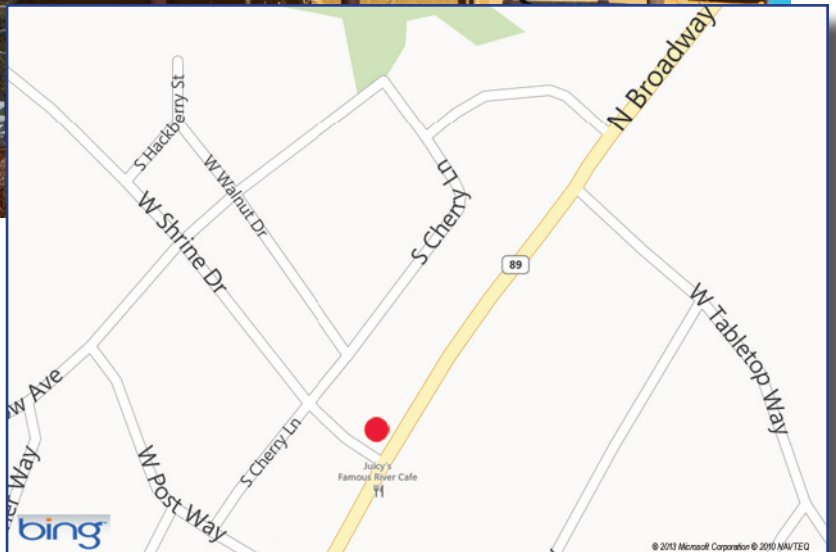

877-292-6273

Phone..... 520-749-1307
Fax..... 520-749-3503

BILLBOARD ADVERTISING OPPORTUNITY

Yarnell, AZ — Face # 7701X

Size: 8' x 32' (not illuminated)

Location: West side of Highway 89, at Shrine Road, milepost 277.30.
Facing South for northbound traffic.

GPS Coordinates: Latitude: N 34° 13.372; Longitude: W 112° 44.809

Notes: Pricing includes production/installation of vinyl sign face and graphic assistance for ad layout. First and last month's deposit required to secure contract unless paid for by credit card.

JONES OUTDOOR ADVERTISING
10657 E. Old Vail Connection Rd.
Tucson, AZ 85745
www.jonesoutdoor.com