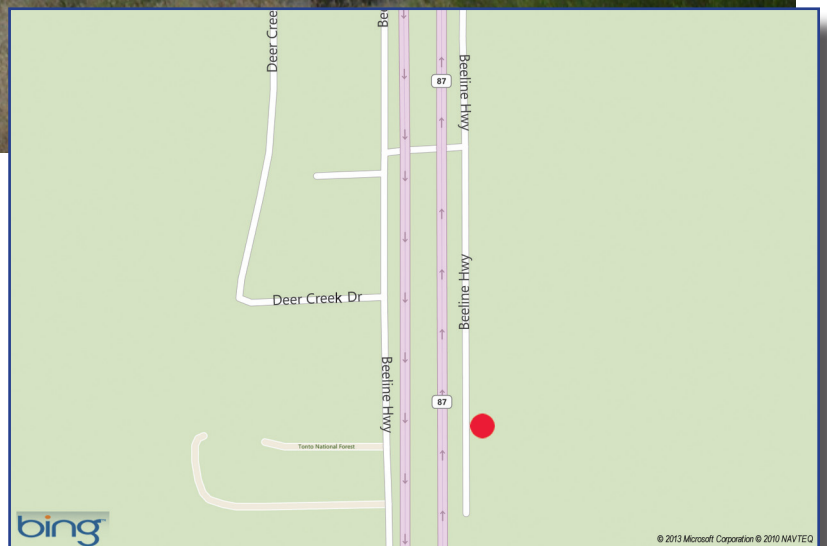

## Rye, AZ — Face # 9301R

**Size:** 10' x 32' (illuminated dusk - midnight)

**Location:** East side of Highway 87 (on Beeline Hwy.), 400' south of Deer Creek Dr. at milepost 240.65. Facing South for northbound traffic.

**GPS Coordinates:** Latitude: N 34° 06.310 Longitude: W 111° 21.187

**Notes:** Pricing includes production/installation of vinyl sign face and graphic assistance for ad layout. First and last month's deposit required to secure contract unless paid for by credit card.