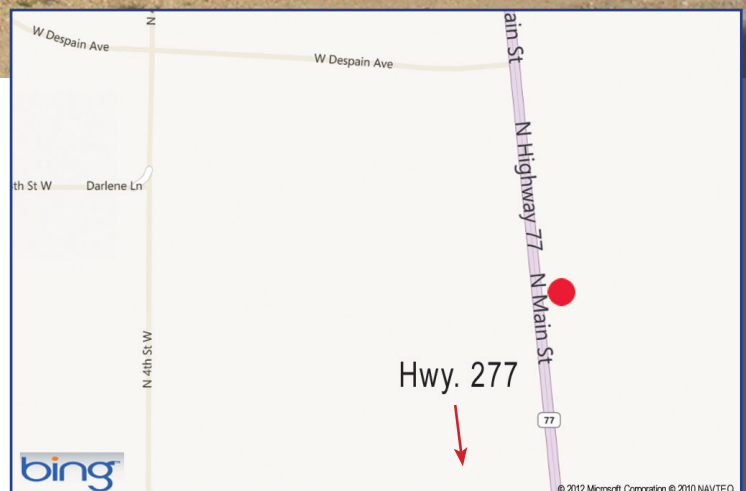

877-292-6273

Phone..... 520-749-1307
Fax..... 520-749-3503

BILLBOARD ADVERTISING OPPORTUNITY

Snowflake, AZ — Face # 9405X

Size: 10' x 32' (illuminated dusk - midnight)

Location: West side of Highway 77, 3.4 mi. north of Junction Highway 277 at milepost 364.59. Facing South for northbound traffic.

GPS Coordinates: Latitude: N 34° 33.765; Longitude: W 110° 04.883

Notes: Pricing includes production/installation of vinyl sign face and graphic assistance for ad layout. First and last month's deposit required to secure contract unless paid for by credit card.

JONES OUTDOOR ADVERTISING
10657 E. Old Vail Connection Rd.
Tucson, AZ 85745
www.jonesoutdoor.com