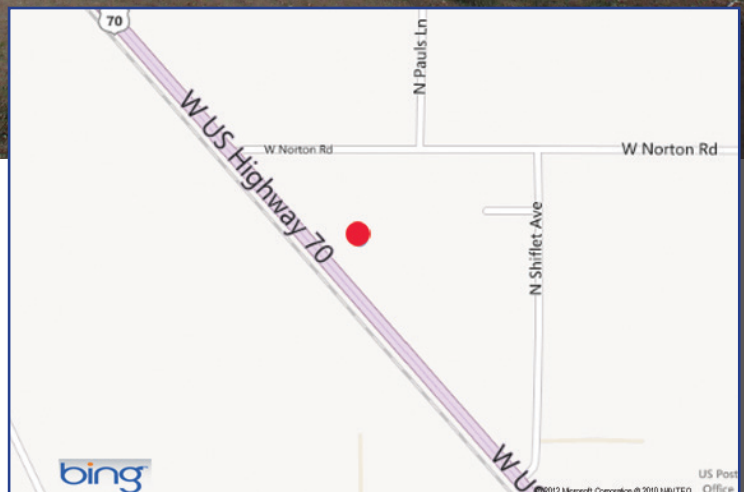

877-292-6273

Phone..... 520-749-1307
Fax..... 520-749-3503

BILLBOARD ADVERTISING OPPORTUNITY

Central, AZ — Face # 9607R

Size: 10' x 32' (not illuminated)

Location: South side of Highway 70, 700 ft. east of Norton Road at milepost 333.07. Facing East for westbound traffic.

GPS Coordinates: Latitude: N 32° 52.407; Longitude: W 109° 47.895

Notes: Pricing includes production/installation of vinyl sign face and graphic assistance for ad layout. First and last month's deposit required to secure contract unless paid for by credit card.

JONES OUTDOOR ADVERTISING
10657 E. Old Vail Connection Rd.
Tucson, AZ 85745
www.jonesoutdoor.com