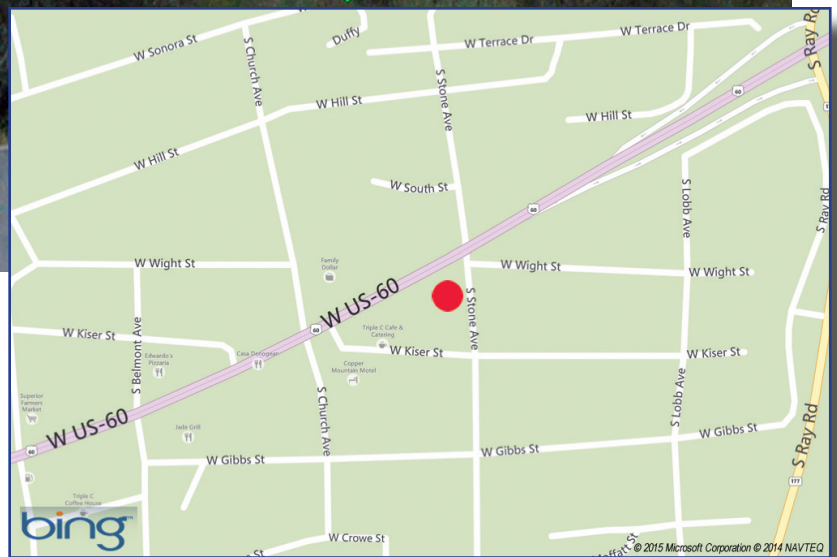

877-292-6273

Phone..... 520-749-1307
Fax..... 520-749-3503

BILLBOARD ADVERTISING OPPORTUNITY

Superior, AZ — Face # 9615X

Size: 10' x 32' (illuminated dusk - midnight)

Location: South side of Highway 60, west of Stone Ave. at milepost 226.62.
Facing East for westbound traffic.

GPS Coordinates: Latitude: N 33° 17.330 Longitude: W 111° 6.019

Notes: Pricing includes production/installation of vinyl sign face and graphic assistance for ad layout. First and last month's deposit required to secure contract unless paid for by credit card.

JONES OUTDOOR ADVERTISING
10657 E. OldVail Connection Rd.
Tucson, AZ 85745
www.jonesoutdoor.com