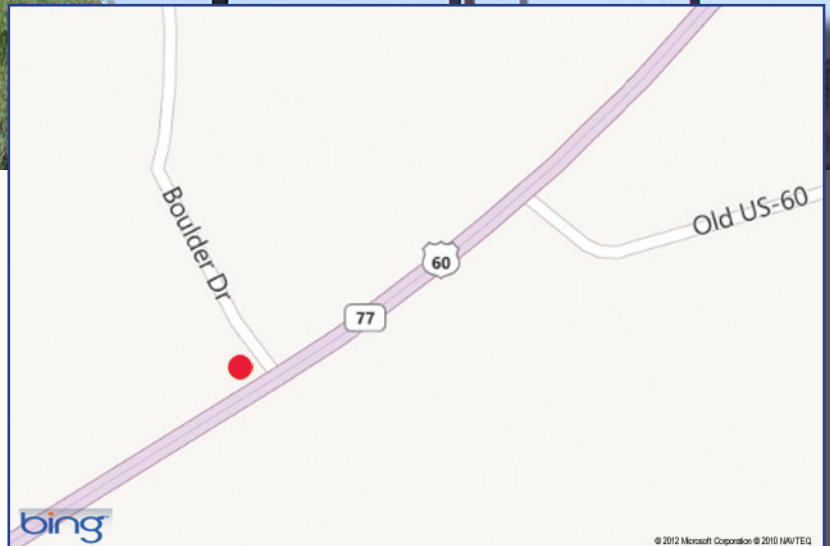

877-292-6273

Phone..... 520-749-1307
Fax..... 520-749-3503

BILLBOARD ADVERTISING OPPORTUNITY

Globe, AZ — Face # 9713X

Size: 10' x 40' (illuminated dusk - midnight)

Location: West side of Highway 77/60, .94 miles north of Highway 70 junction, at milepost 252.98. Facing south for northbound traffic.

GPS Coordinates: Latitude: N 33° 23.945; Longitude: W 110° 45.065

Notes: Pricing includes production/installation of vinyl sign face and graphic assistance for ad layout. First and last month's deposit required to secure contract unless paid for by credit card.

JONES OUTDOOR ADVERTISING
10657 E. OldVail Connection Rd.
Tucson, AZ 85745
www.jonesoutdoor.com