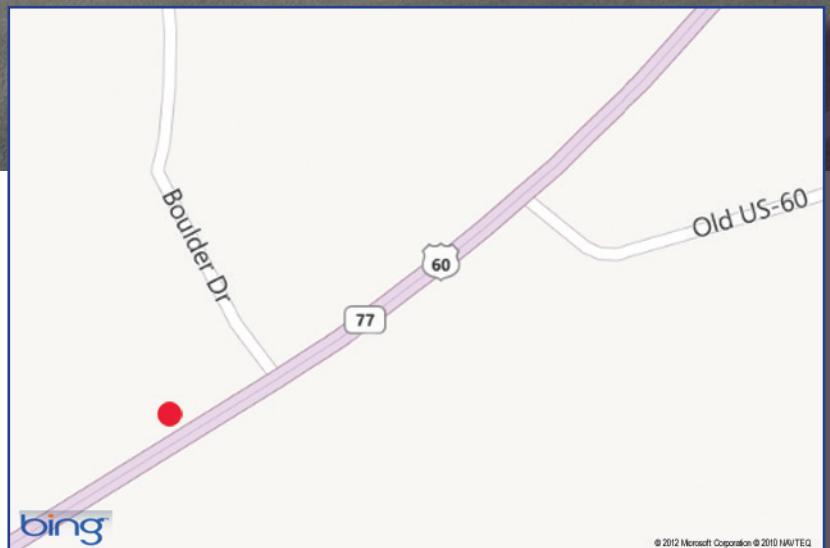

877-292-6273

Phone..... 520-749-1307
Fax..... 520-749-3503

BILLBOARD ADVERTISING OPPORTUNITY

Globe, AZ — Face # 9714X

Size: 10' x 40' (illuminated dusk - midnight)

Location: West side of Highway 77/60, .88 miles north of Highway 70 junction, at milepost 252.98. Facing South for northbound traffic.

GPS Coordinates: Latitude: N 33° 23.919; Longitude: W 110° 45.127

Notes: Pricing includes production/installation of vinyl sign face and graphic assistance for ad layout. First and last month's deposit required to secure contract unless paid for by credit card.

JONES OUTDOOR ADVERTISING
10657 E. OldVail Connection Rd.
Tucson, AZ 85745
www.jonesoutdoor.com