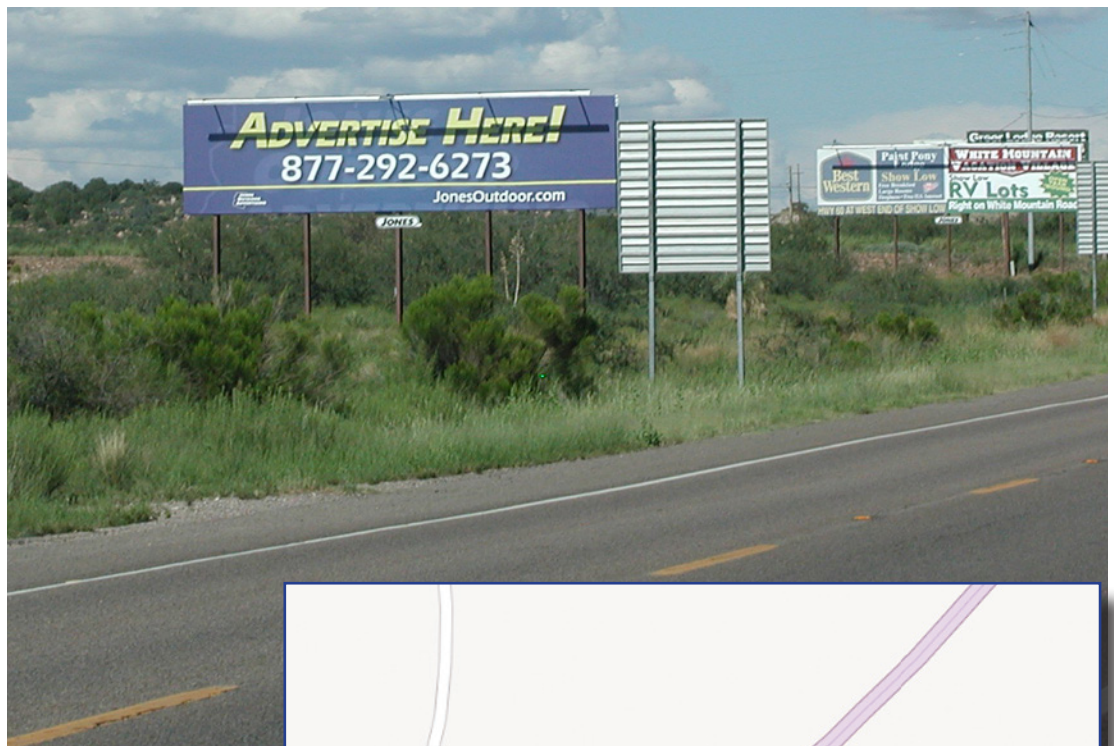

877-292-6273

Phone..... 520-749-1307
Fax..... 520-749-3503

BILLBOARD ADVERTISING OPPORTUNITY

Globe, AZ — Face # 9714X

Size: 10' x 40' (illuminated dusk - midnight)

Location: West side of Highway 77/60, .88 miles north of Highway 70 junction, at milepost 252.98. Facing South for northbound traffic.

GPS Coordinates: Latitude: N 33° 23.919; Longitude: W 110° 45.127

Notes: Pricing includes production/installation of vinyl sign face and graphic assistance for ad layout. First and last month's deposit required to secure contract unless paid for by credit card.

JONES OUTDOOR ADVERTISING
10657 E. OldVail Connection Rd.
Tucson, AZ 85745
www.jonesoutdoor.com