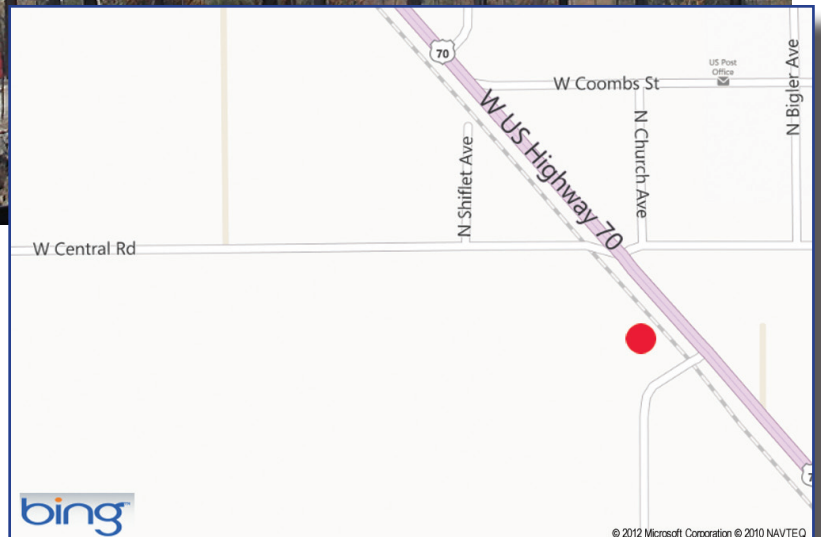

877-292-6273

Phone..... 520-749-1307
Fax..... 520-749-3503

BILLBOARD ADVERTISING OPPORTUNITY

Central, AZ — Face # 9905X

Size: 10' x 32' (not illuminated)

Location: South side of Highway 70, 400 ft. east of Central Rd. at milepost 333.68. Facing East for westbound traffic.

GPS Coordinates: Latitude: N 32° 51.996; Longitude: W 109° 47.559

Notes: Pricing includes production/installation of vinyl sign face and graphic assistance for ad layout. First and last month's deposit required to secure contract unless paid for by credit card.

JONES OUTDOOR ADVERTISING
10657 E. Old Vail Connection Rd.
Tucson, AZ 85745
www.jonesoutdoor.com